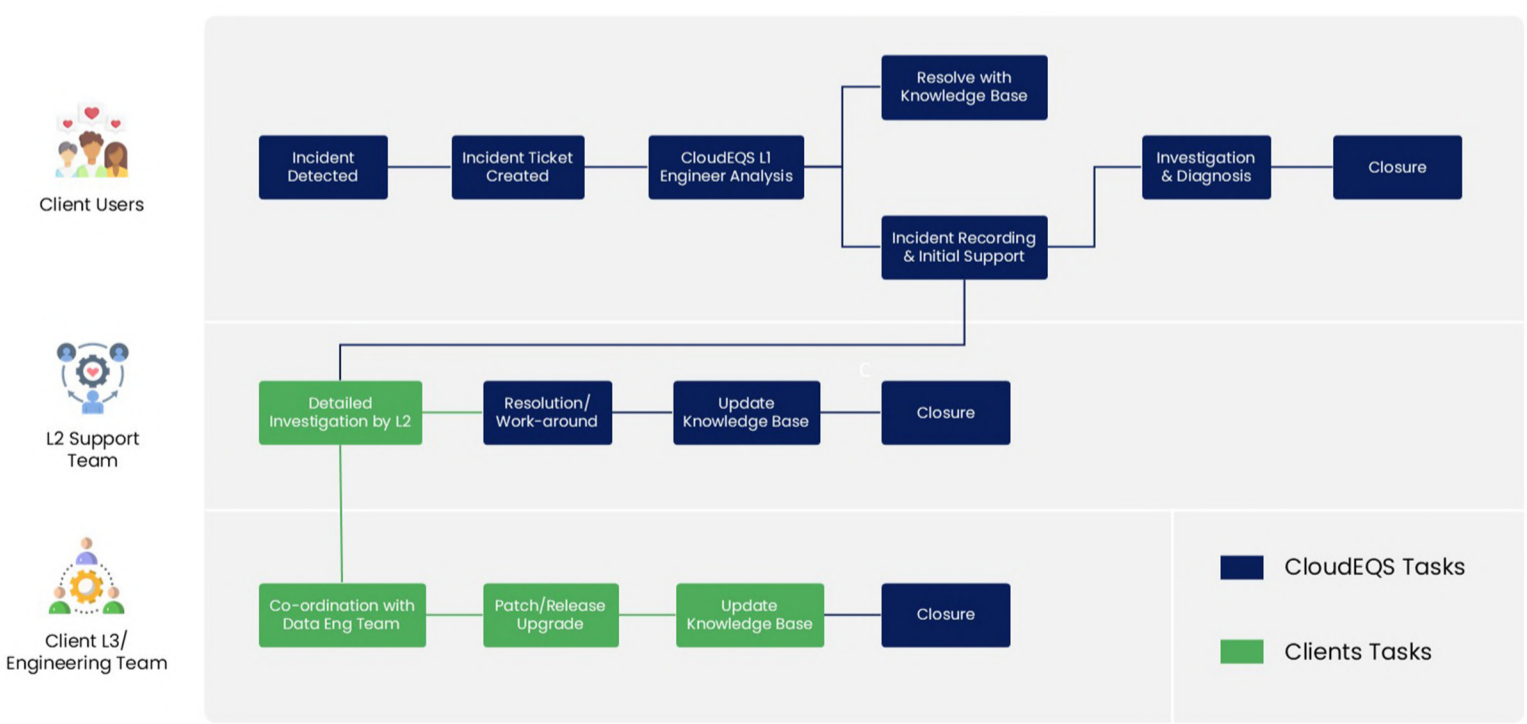

# Snowflake Platform Support

Establish a dedicated Support Team to provide Operational Support for Monitoring & running the Data Engineering Pipelines tasks, Production bug fixes and minor enhancements.

## Engagement Overview